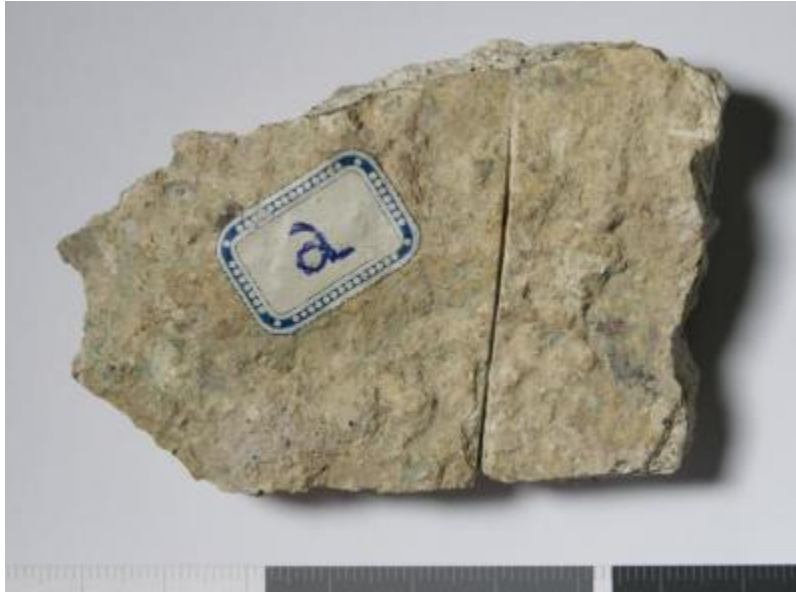

MRA-ITA-Bia016

SAMPLE ID:

MRA-ITA-Bia016

SAMPLE TYPE:

Undefined;Stone
(Sub-Type: fragment)

DIMENSIONS:

8.5 cm L x 5.2 cm W x 1.5 cm H

WEIGHT:

85.9 g

GEOGRAPHIC LOCATION:

Country

Italy

Place

Bianzano

SITE/MONUMENT:

Bianzano