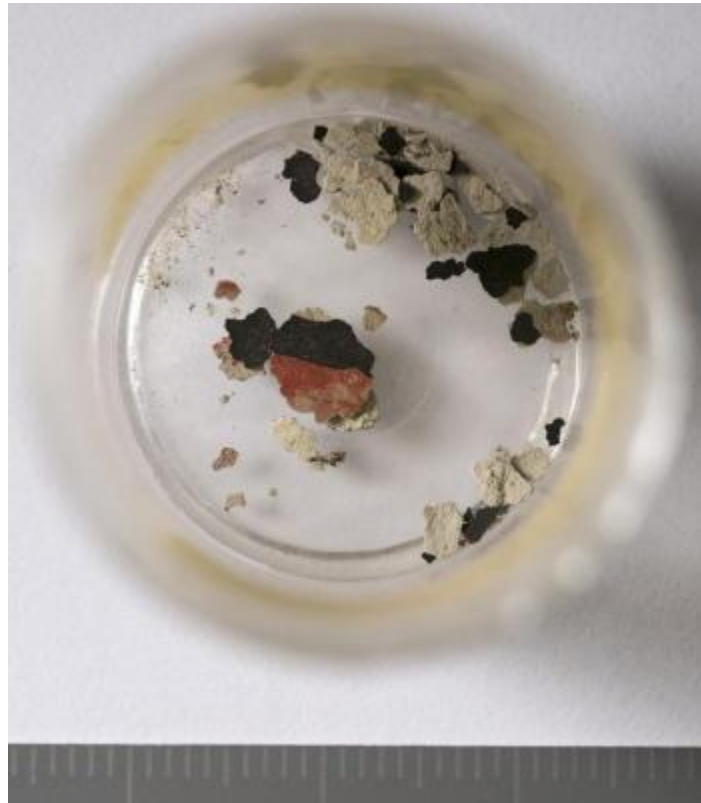

MRA-THA-Cho008

SAMPLE ID:

MRA-THA-Cho008

SAMPLE TYPE:

Mural painting
(Sub-Type: fragment)

WEIGHT:

4.79 g

GEOGRAPHIC LOCATION: